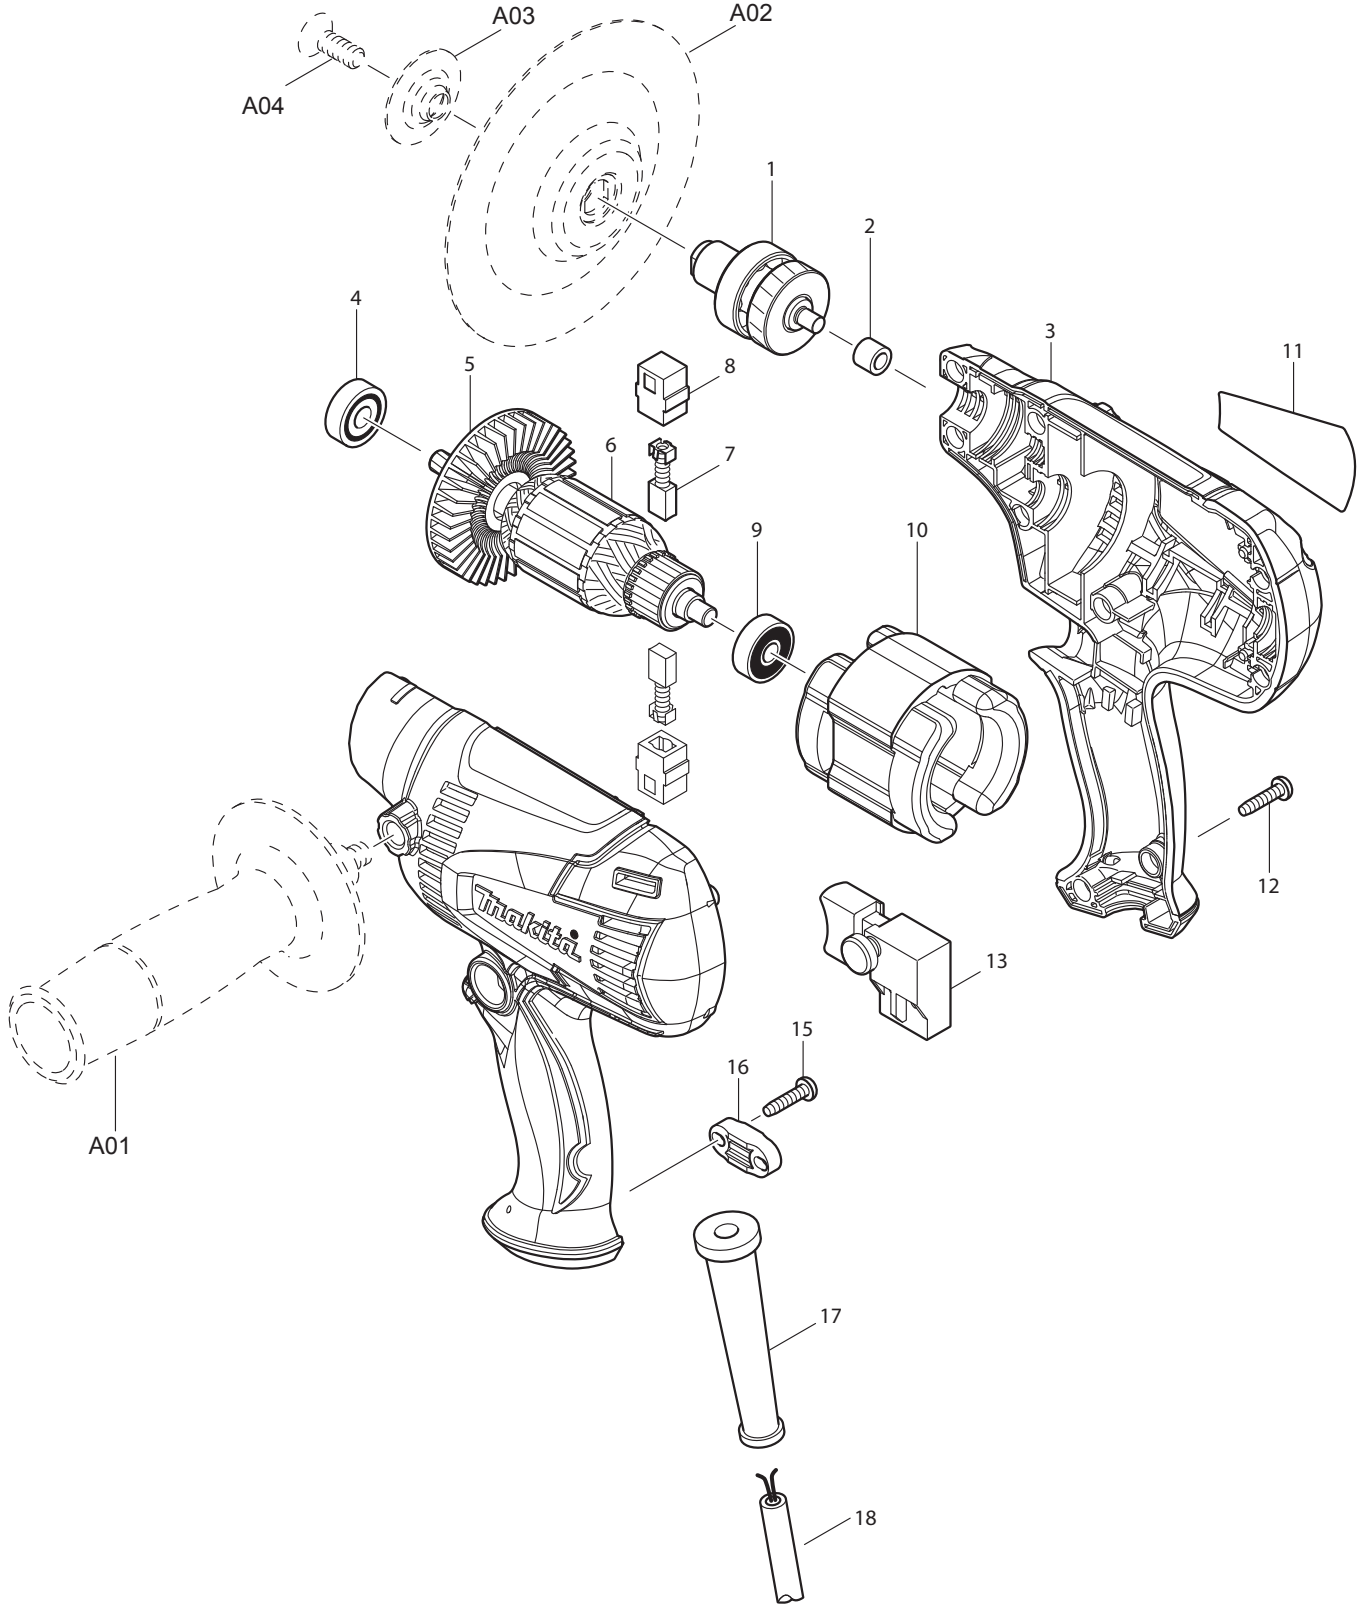

04 - 2010  
GV5010  
5" DISC SANDER

Item No	Type	Ref	Part No	Description	Qty	Unit
1			153119-5	GEAR COMPLETE	1	PC.
2			214004-8	PLANE BEARING 6	1	PC.
3			188564-5	HOUSING SET	1	SET
		INC.	263002-9	RUBBER PIN 4	2	PC.
4			211031-6	BALL BEARING 608LLB	1	PC.
5			241884-9	FAN 60	1	PC.
6			515311-5	ARMATURE ASSEMBLY 115V	1	PC.
		INC.		ITEM NO. 4, 5 and 9	1	PC.
7	1		191956-9	CARBON BRUSH CB-75 2PC/SET (W/O ORIGIN)	1	SET
	2		194971-2	CARBON BRUSH CB-75 2PC/SET (W/ ORIGIN)	1	SET
8			643563-9	BRUSH HOLDER 5X8	2	PC.
9			210023-2	BALL BEARING 627DDW	1	PC.
10			520065-1	FIELD ASSEMBLY 115V	1	PC.
12			265995-6	TAPPING SCREW 4X18	9	PC.
13			651285-7	SWITCH	1	PC.
15			265995-6	TAPPING SCREW 4X18	2	PC.
16			687063-9	STRAIN RELIEF	1	PC.
17			682502-4	CORD GUARD 8-85	1	PC.
18			664064-4	CORD W/PLUG 2P-18-2.5M, SJ	1	PC.
20			652037-9	PAN HEAD SCREW M3.5X8	4	PC.
21			652008-6	PAN HEAD SCREW M3.5X7 (FOR SWITCH)	4	PC.
22			654183-4	INSULATED TERMINAL (FOR CORD)	4	PC.

#### ACCESSORIES

- See Catalogue or visit [www.makita.ca](http://www.makita.ca) for more accessories -

A01			152491-2	GRIP 36 COMPLETE	1	PC.
A02			743025-8	PLASTIC PAD 120	1	PC.
A03			253951-8	WASHER 10	1	PC.
A04			265812-0	HEX. SOCKET HEAD BOLT M8X20	1	PC.
A05			410047-0	WRENCH HOLDER 5.6	1	PC.
A07			783203-8	HEX. WRENCH 5	1	PC.
A06			794320-9	ABRASIVE DISC 125 #80	1	SET
			794321-7	ABRASIVE DISC 125 #120	1	SET
			794088-7	ABRASIVE DISC 150 #80	1	SET